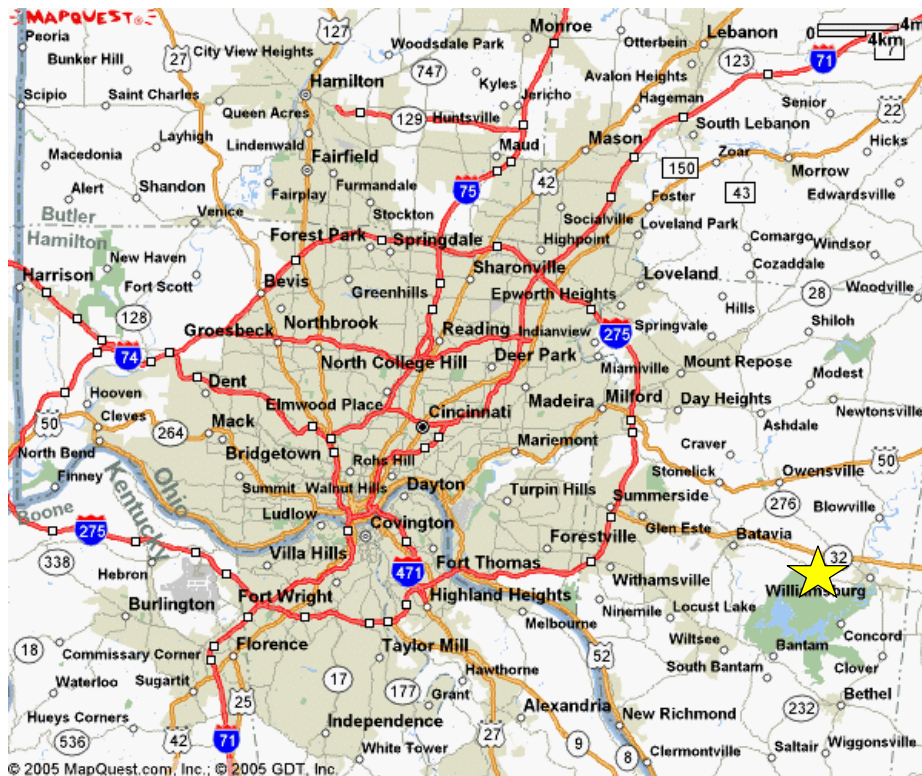

East Fork Lake State Park
 3294 Elklick Road, Bethel, OH 45106
 (513) 734-4323

Directions

From Columbus, Ohio:

I-71 South to I-275 East at Cincinnati. I-275 East to Exit #65, Beechmont Avenue East-Amelia (Day Use), come East 11 miles and follow the signs.

From Cincinnati, Ohio:

From Downtown: take I-471 South into Kentucky to I-275 East. I-275 East to Exit #65, Beechmont Avenue East - Amelia (Day Use) or Exit #63 Come East 11 miles and follow signs.

From Toledo/Dayton, Ohio:

I-75 South to I-275 East at Cincinnati. I-275 East to Exit #65, Beechmont Avenue East-Amelia (Day Use) Come East 11 miles and follow signs.

VeinSolutions™

Leaders in Cosmetic & Therapeutic Vein Care
513.984.0330